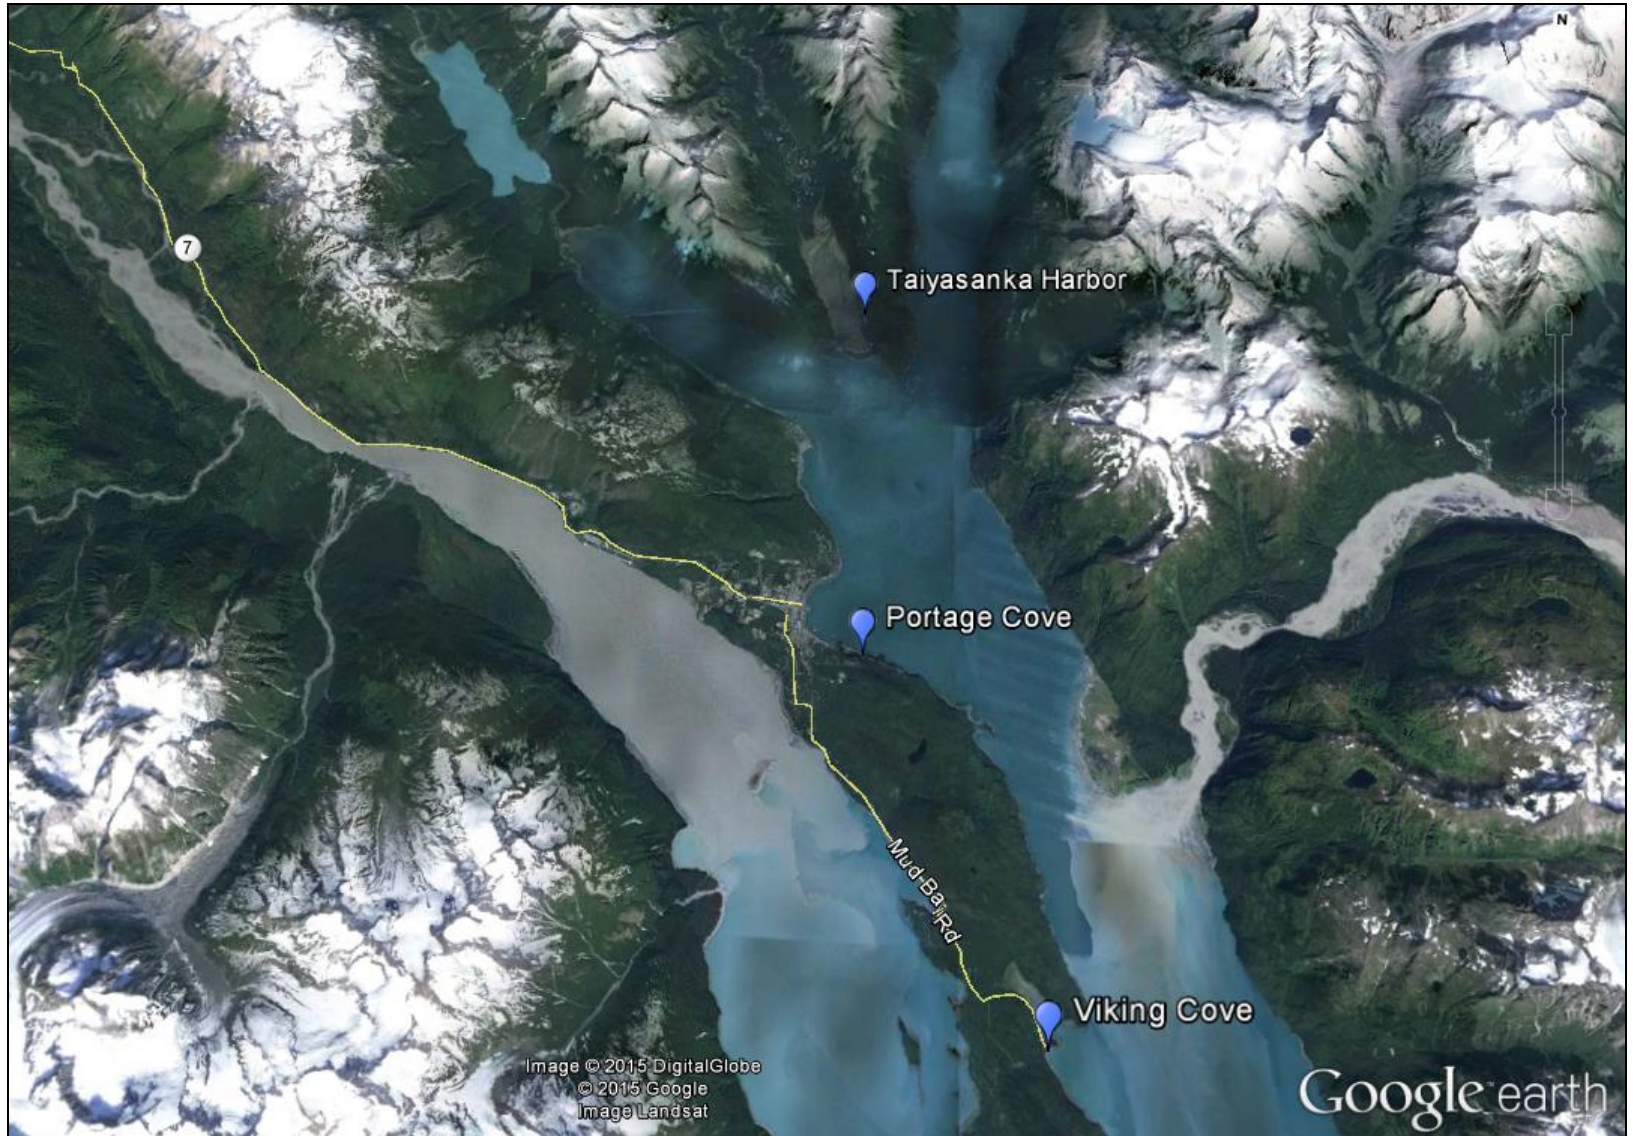

Chilkoot Indian
Association

*Takshanuk Watershed Council
Haines, Alaska*

Recreational Shellfish Beach Monitoring Pilot Program

State of Alaska

Department of Environmental Conservation

Division of Environmental Health

Sampling Locations

PSP Sampling Results for the Haines Area, Blue Mussels

Sampling by the Chilkoot Indian Association & Takshanuk Watershed Council

* Indicates unsafe sampling conditions at Portage Cove