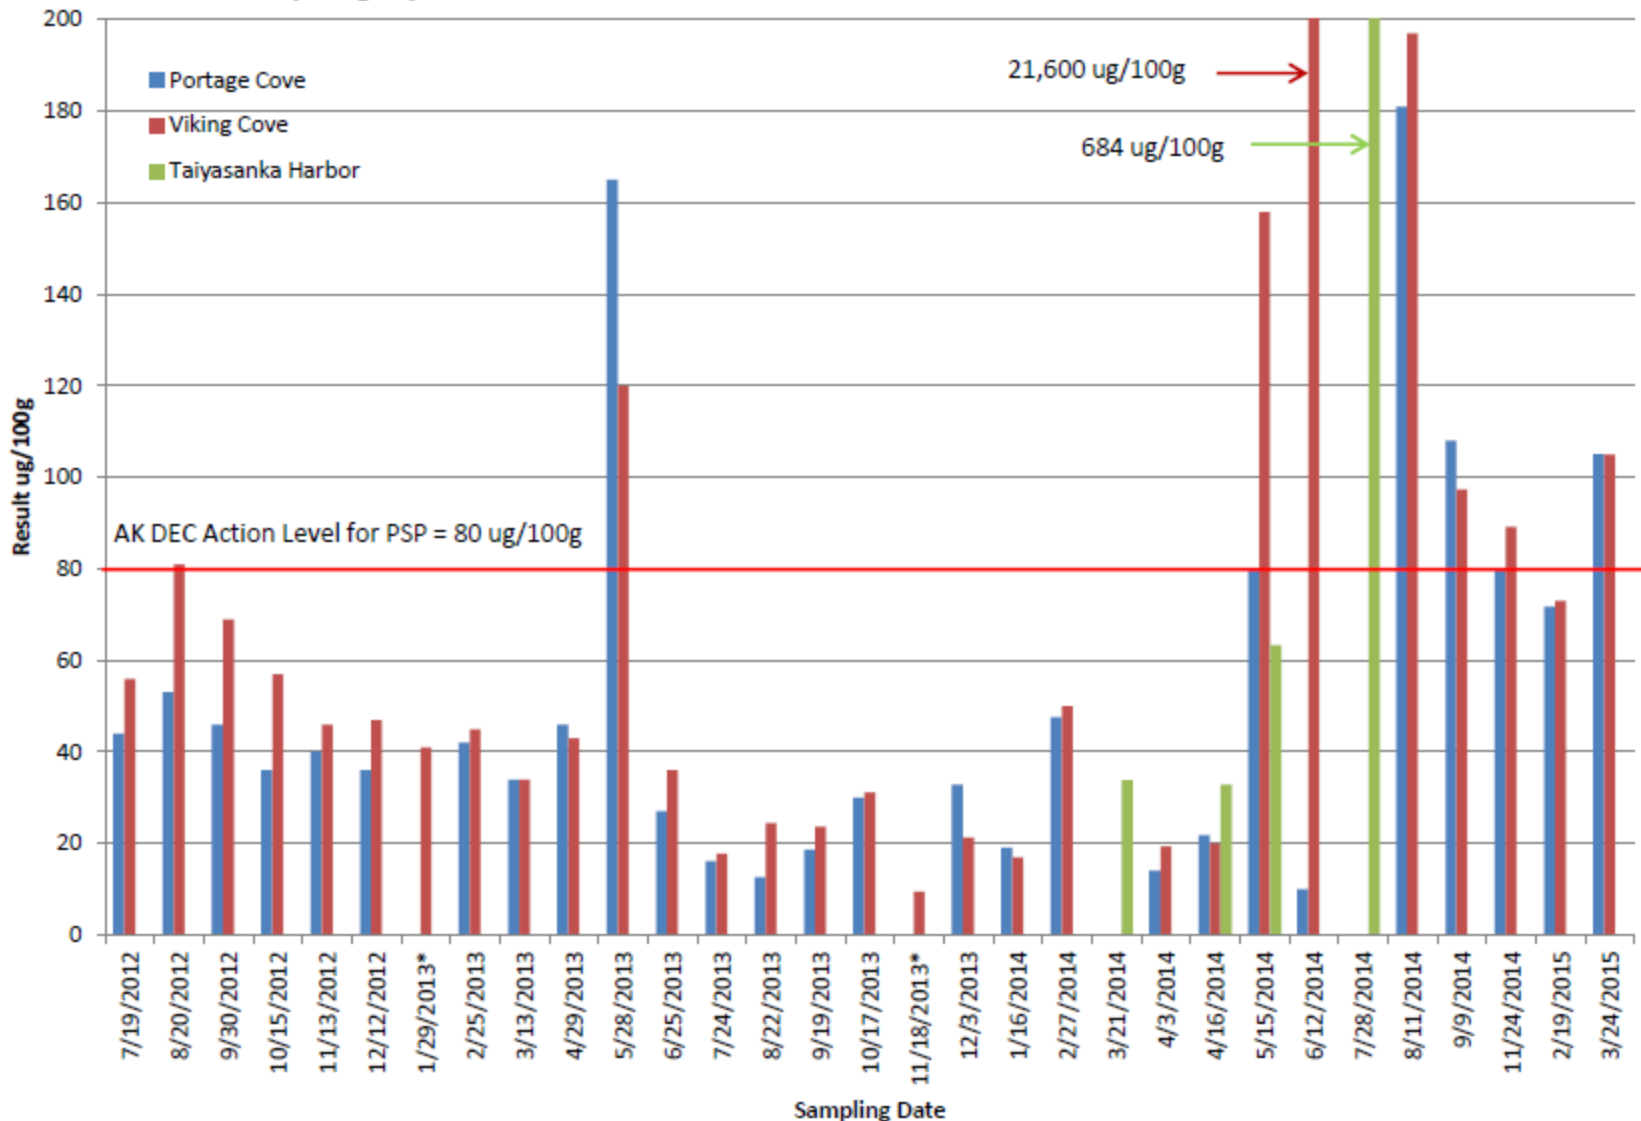

Chilkoot Indian
Association

*Takshanuk Watershed Council
Haines, Alaska*

Recreational Shellfish Beach Monitoring Pilot Program

State of Alaska

Department of Environmental Conservation

Division of Environmental Health

Sampling Locations

PSP Sampling Results for the Haines Area, Blue Mussels

Sampling by the Chilkoot Indian Association & Takshanuk Watershed Council

* Indicates unsafe sampling conditions at Portage Cove